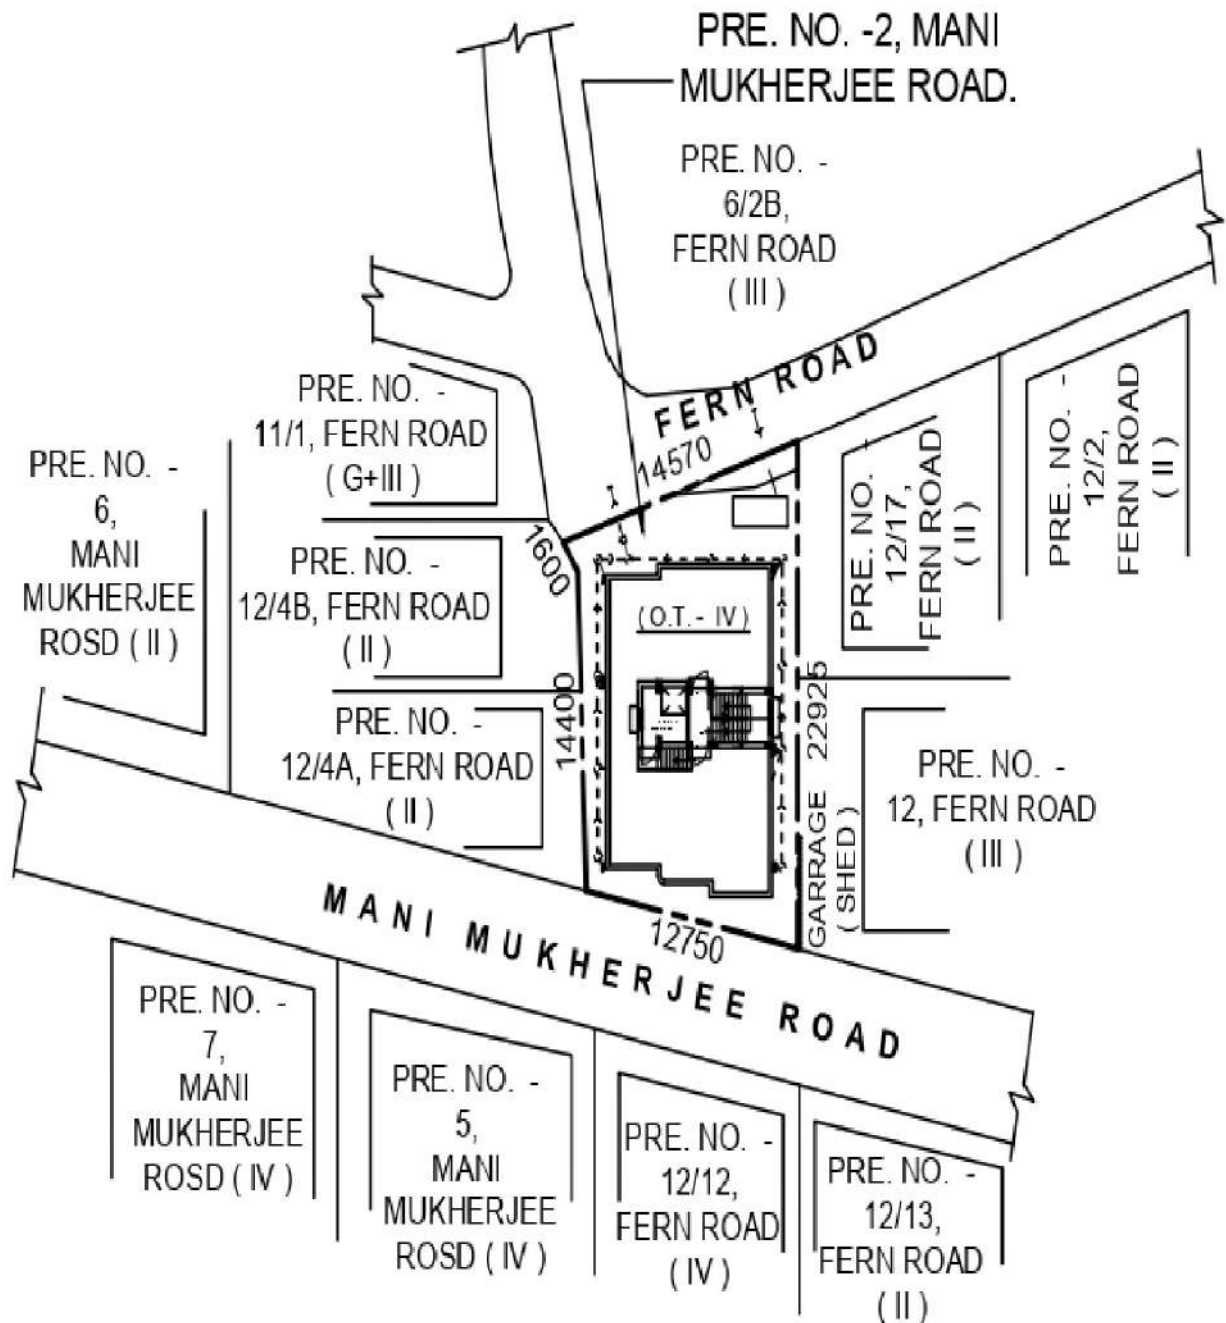

Proposed Project at Premises No-2, Mani Mukherjee Road, Ward No-68, Borough-VIII, under Kolkata Municipal Corporation, P.S.- Gariahat, Kolkata-700019

LATITUDE : 22.512753
LONGITUDE : 88.357720

Animal School